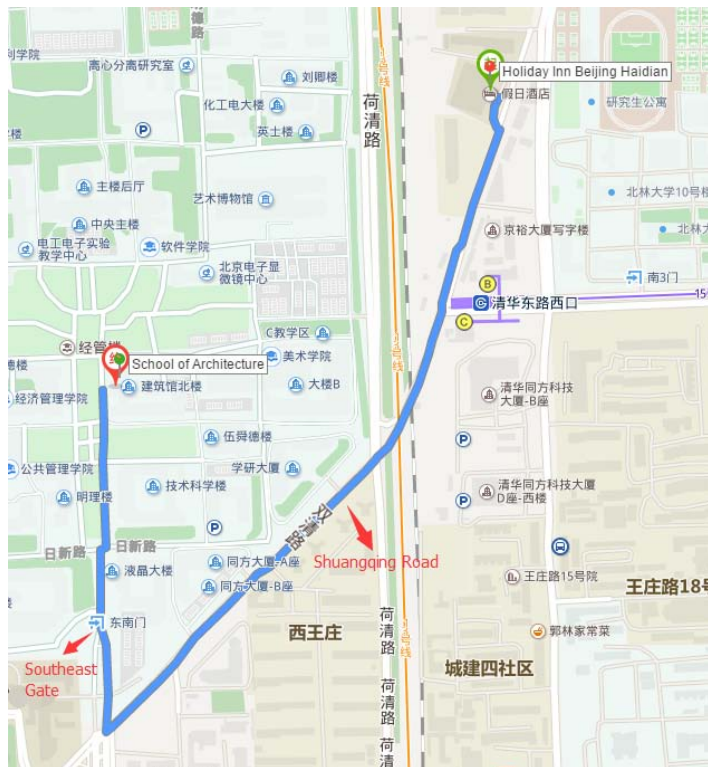

1. Directions from Holiday Inn Beijing Haidian Hotel to Tsinghai University 清华大学

The distance from Holiday Inn Beijing Haidian to School of Architecture, Tsinghua University is about 1.5km, 18mins. Walking into Shuangqing Road in Southwest direction and go straight about 1km. Turn right you will see the Southeast Gate is about 150m from you. Then, go straight 290m, School of Architecture is on your right.

Kindly noted, the registration desk will be only set up at lobby School of Architecture, Tsinghua University on May 26th, there is around 20 minutes walk from School of Architecture to Auditorium, please leave enough time to register at the School of Architecture first and then walk to Auditorium for opening ceremony if you do not plan to attend workshops in the morning. (Due to the space limited, we will only set up information desk at the Auditorium.) Sorry for the inconvenience.

2. Directions from Holiday Inn Beijing Haidian Hotel to Beijing Forestry University 北京林业大学学研中心

The distance from Holiday Inn Beijing Haidian to Teaching and Research Center of Beijing Forestry University is about 1.2km, 16mins. Walk into Shuangqing Road in southwest direction about 250metres, then turn left at the first crossing into Qinghua East Road. Go straight about 790metres and walk into South Gate, you will see the building is on the left.

3. Directions from Holiday Inn Beijing Haidian Hotel to The Lake View Hotel 北大博雅国际酒店

The distance from Holiday Inn Beijing Haidian to The Lakeview Hotel is about 3.5km, 48mins. Walk into Shuangqing Road in Southwest direction. Go straight about 1.1km then into Zhongguancun East Road. After 240m, turn right into Chengfu Road and go along this road for 1.5km. You will see a crossing road then turn right into Zhongguancun North Street. Go straight about 190m, the Lakeview Hotel is on your left.